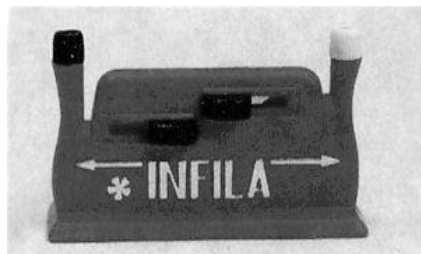

LVS 257

Pill Organizer

\$12.95

Talking Weight Scale Automatically turns on when you step on the scale. Speaks in clear unaccented English. Extra Large stable platform weighs up to 440 lbs

LVS 1636 Weight Scale

\$89.95

SEWING AIDS

Infila Automatic Needle Threader

Automatically threads large or thin needles. This simple push-button operation is for single or double threading.

LVS37

Infila

\$7.95

EZ-In Needle Threader for Sewing Machines Threads the sewing machine needles in a hurry.