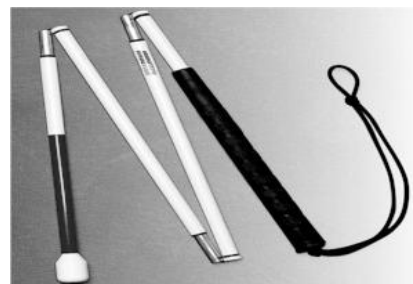

LVS REV	40", 42", 44", 46", 48", 50", 52", 54", 56", 58", 60"	$39.95
LVS WCIB	40", 42", 44", 46", 48", 50", 52", 54", 56", 58", 60"	$29.95

SPECTRA SHIELD GLASSES

Spectra Shields

<u>Color</u>	<u>Item Code</u>	<u>Price</u>
Amber	1330	$29.95
Med Gray	326	$29.95
Yellow	1361	$29.95